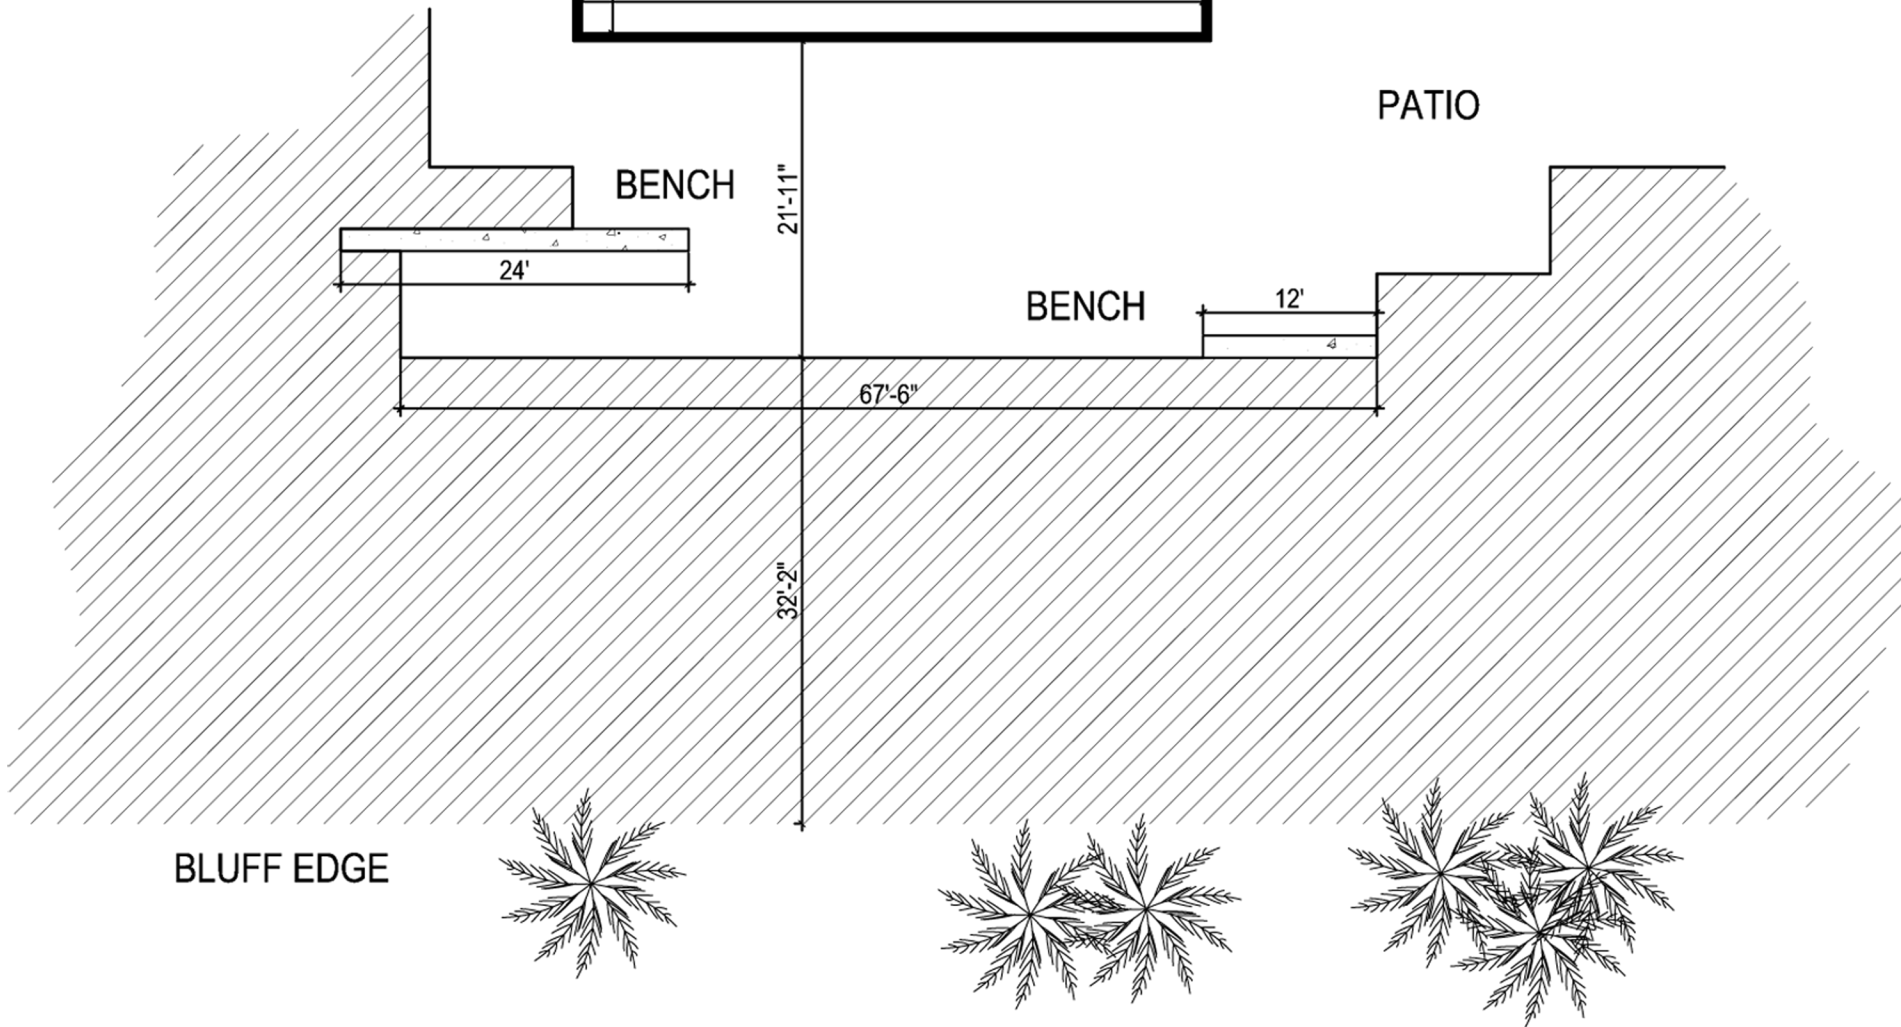

ROBERT PAINE SCRIPPS FORUM
 0 5' 10' 15'

BLUFF EDGE