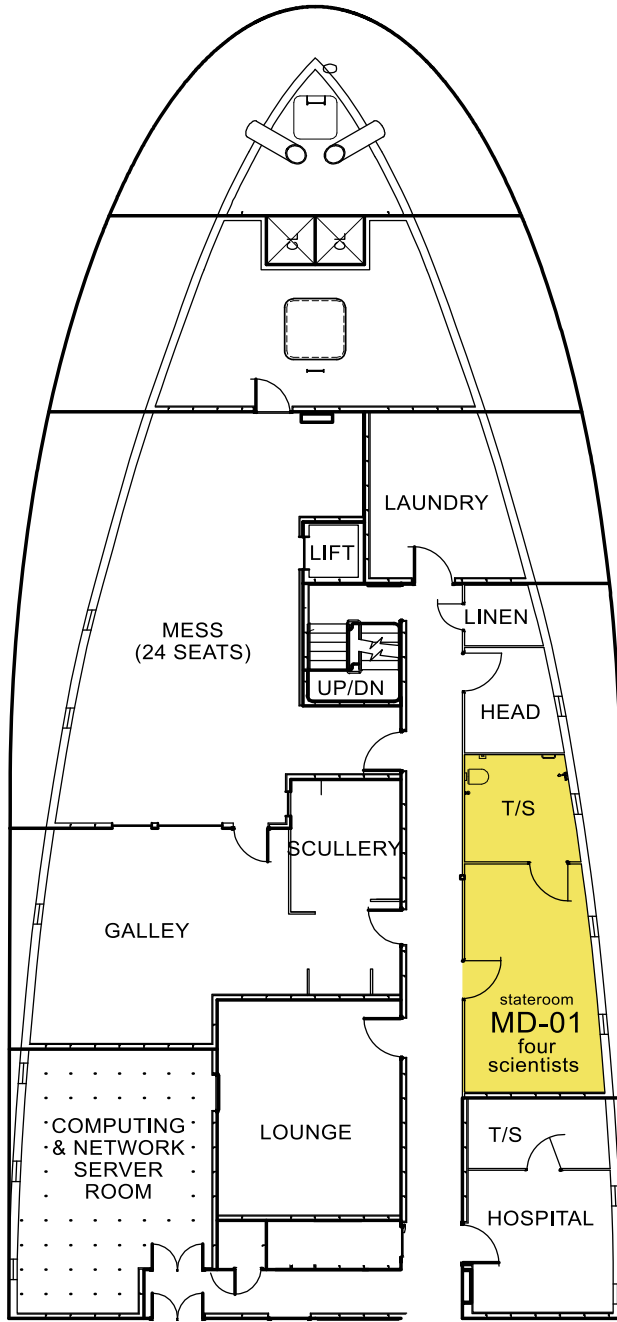

Research Vessel **SALLY RIDE** • AGOR 28 •

FO'C'SLE DECK SCIENTIFIC BERTHING
Eighteen (18) scientists in double staterooms

One (1) scientist in a double stateroom
shared with marine technician

FOC'SLE DECK

- FD-01 Upper _____
Tel: 301 ID number: 24 Lifeboat: port #2
- Lower _____
ID number: 22 Lifeboat: starboard #1
- FD-09 Upper _____
Tel: 309 ID number: 41 Lifeboat: starboard #3
- Lower _____
ID number: 42 Lifeboat: port #4
- FD-11 Upper _____
Tel: 311 ID number: 39 Lifeboat: starboard #1
- Lower _____
ID number: 40 Lifeboat: port #2
- FD-12 Upper _____
Tel: 312 ID number: 33 Lifeboat: starboard #3
- Lower _____
ID number: 34 Lifeboat: port #4
- FD-13 Upper _____
Tel: 313 ID number: 37 Lifeboat: starboard #3
- Lower _____
ID number: 38 Lifeboat: port #4
- FD-14 Upper _____
Tel: 314 ID number: 35 Lifeboat: starboard #1
- Lower _____
ID number: 36 Lifeboat: port #2
- FD-16 Upper _____
Tel: 316 ID number: 25 Lifeboat: starboard #3
- Lower _____
ID number: 26 Lifeboat: port #4
- FD-17 Upper _____
Tel: 317 ID number: 27 Lifeboat: starboard #1
- Lower _____
ID number: 28 Lifeboat: port #2
- FD-18 Upper _____
Tel: 318 ID number: 29 Lifeboat: starboard #3
- Lower _____
ID number: 30 Lifeboat: port #4
- FD-19 Upper Fill only if all other bunks are full
Tel: 319 ID number: 31 Lifeboat: starboard #1
- Lower Instrumentation Technician
ID number: 32 Lifeboat: port #2

Research Vessel
SALLY RIDE
 • AGOR 28 •

MAIN DECK SCIENTIFIC BERTHING
 Four (4) scientists in spacious quattro stateroom

MD-01

Tel: 402

- Foward _____
Upper ID number: 43 Lifeboat: starboard #3
- Foward _____
Lower ID number: 44 Lifeboat: port #4
- Aft _____
Upper ID number: 45 Lifeboat: starboard #1
- Aft _____
Lower ID number: 46 Lifeboat: port #2