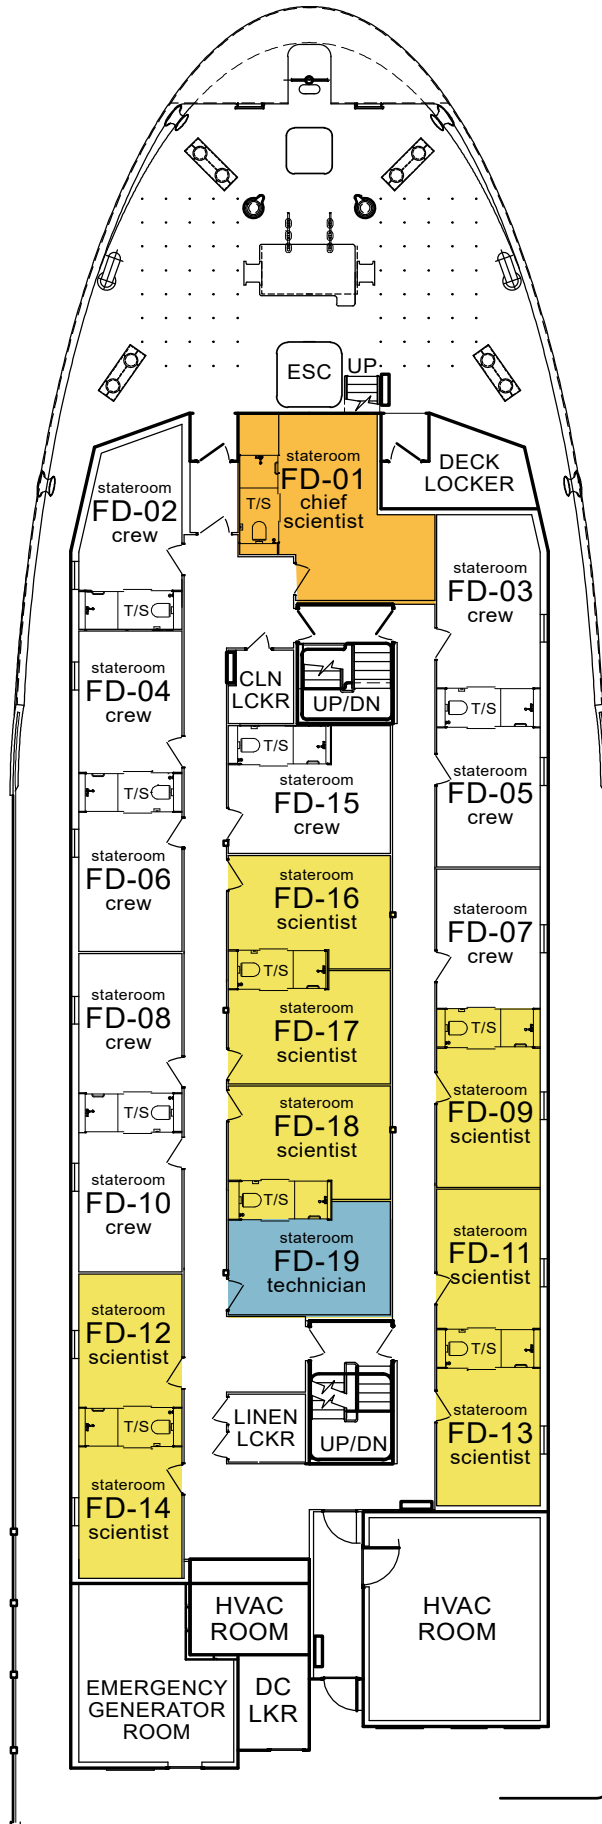

Research Vessel **SALLY RIDE** • AGOR 28 •

FO'C'SLE DECK SCIENTIFIC BERTHING
Eighteen (18) scientists in double staterooms

One (1) scientist in a double stateroom
shared with marine technician

FOC'SLE DECK

- FD-01 Upper _____
Tel: 301 ID number: 24 Lifeboat: port #2
- Lower _____
ID number: 22 Lifeboat: starboard #1
- FD-09 Upper _____
Tel: 309 ID number: 41 Lifeboat: starboard #3
- Lower _____
ID number: 42 Lifeboat: port #4
- FD-11 Upper _____
Tel: 311 ID number: 39 Lifeboat: starboard #1
- Lower _____
ID number: 40 Lifeboat: port #2
- FD-12 Upper _____
Tel: 312 ID number: 33 Lifeboat: starboard #3
- Lower _____
ID number: 34 Lifeboat: port #4
- FD-13 Upper _____
Tel: 313 ID number: 37 Lifeboat: starboard #3
- Lower _____
ID number: 38 Lifeboat: port #4
- FD-14 Upper _____
Tel: 314 ID number: 35 Lifeboat: starboard #1
- Lower _____
ID number: 36 Lifeboat: port #2
- FD-16 Upper _____
Tel: 316 ID number: 25 Lifeboat: starboard #3
- Lower _____
ID number: 26 Lifeboat: port #4
- FD-17 Upper _____
Tel: 317 ID number: 27 Lifeboat: starboard #1
- Lower _____
ID number: 28 Lifeboat: port #2
- FD-18 Upper _____
Tel: 318 ID number: 29 Lifeboat: starboard #3
- Lower _____
ID number: 30 Lifeboat: port #4
- FD-19 Upper Fill only if all other bunks are full
Tel: 319 ID number: 31 Lifeboat: starboard #1
- Lower Instrumentation Technician
ID number: 32 Lifeboat: port #2

Research Vessel
SALLY RIDE
 • AGOR 28 •

MAIN DECK SCIENTIFIC BERTHING
 Four (4) scientists in spacious quattro stateroom

MD-01

Tel: 402

- Foward _____
Upper ID number: 43 Lifeboat: starboard #3
- Foward _____
Lower ID number: 44 Lifeboat: port #4
- Aft _____
Upper ID number: 45 Lifeboat: starboard #1
- Aft _____
Lower ID number: 46 Lifeboat: port #2