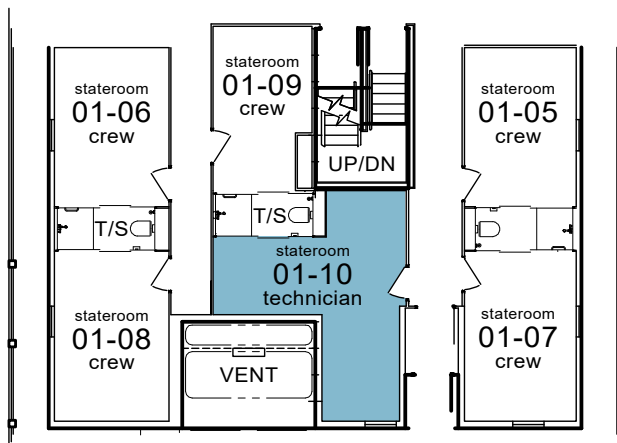

Research Vessel **SALLY RIDE** • AGOR 28 •

FO'C'SLE DECK SCIENTIFIC BERTHING
Eighteen (18) scientists in double staterooms

One (1) scientist in a double stateroom
shared with marine technician

FOC'SLE DECK

- FD-01 Upper _____
Tel: 301 ID number: 24 Lifeboat: port #2
- Lower _____
ID number: 22 Lifeboat: starboard #1
- FD-09 Upper _____
Tel: 309 ID number: 41 Lifeboat: starboard #3
- Lower _____
ID number: 42 Lifeboat: port #4
- FD-11 Upper _____
Tel: 311 ID number: 39 Lifeboat: starboard #1
- Lower _____
ID number: 40 Lifeboat: port #2
- FD-12 Upper _____
Tel: 312 ID number: 33 Lifeboat: starboard #3
- Lower _____
ID number: 34 Lifeboat: port #4
- FD-13 Upper _____
Tel: 313 ID number: 37 Lifeboat: starboard #3
- Lower _____
ID number: 38 Lifeboat: port #4
- FD-14 Upper _____
Tel: 314 ID number: 35 Lifeboat: starboard #1
- Lower _____
ID number: 36 Lifeboat: port #2
- FD-16 Upper _____
Tel: 316 ID number: 25 Lifeboat: starboard #3
- Lower _____
ID number: 26 Lifeboat: port #4
- FD-17 Upper _____
Tel: 317 ID number: 27 Lifeboat: starboard #1
- Lower _____
ID number: 28 Lifeboat: port #2
- FD-18 Upper _____
Tel: 318 ID number: 29 Lifeboat: starboard #3
- Lower _____
ID number: 30 Lifeboat: port #4
- FD-19 Upper Fill only if all other bunks are full
Tel: 319 ID number: 31 Lifeboat: starboard #1
- Lower Instrumentation Technician
ID number: 32 Lifeboat: port #2

Research Vessel
SALLY RIDE
 • AGOR 28 •

MAIN DECK SCIENTIFIC BERTHING
 Four (4) scientists in spacious quattro stateroom

MD-01

Tel: 402

- Foward _____
Upper ID number: 43 Lifeboat: starboard #3
- Foward _____
Lower ID number: 44 Lifeboat: port #4
- Aft _____
Upper ID number: 45 Lifeboat: starboard #1
- Aft _____
Lower ID number: 46 Lifeboat: port #2

MAIN DECK

01 DECK SCIENTIFIC BERTHING

One (1) scientist in a double stateroom
 shared with marine technician

- 01-10 Upper Fill only if all other bunks are full
Tel: 210 ID number: 23 Lifeboat: starboard #1
- Lower ResTech
ID number: 21 Lifeboat: starboard #1